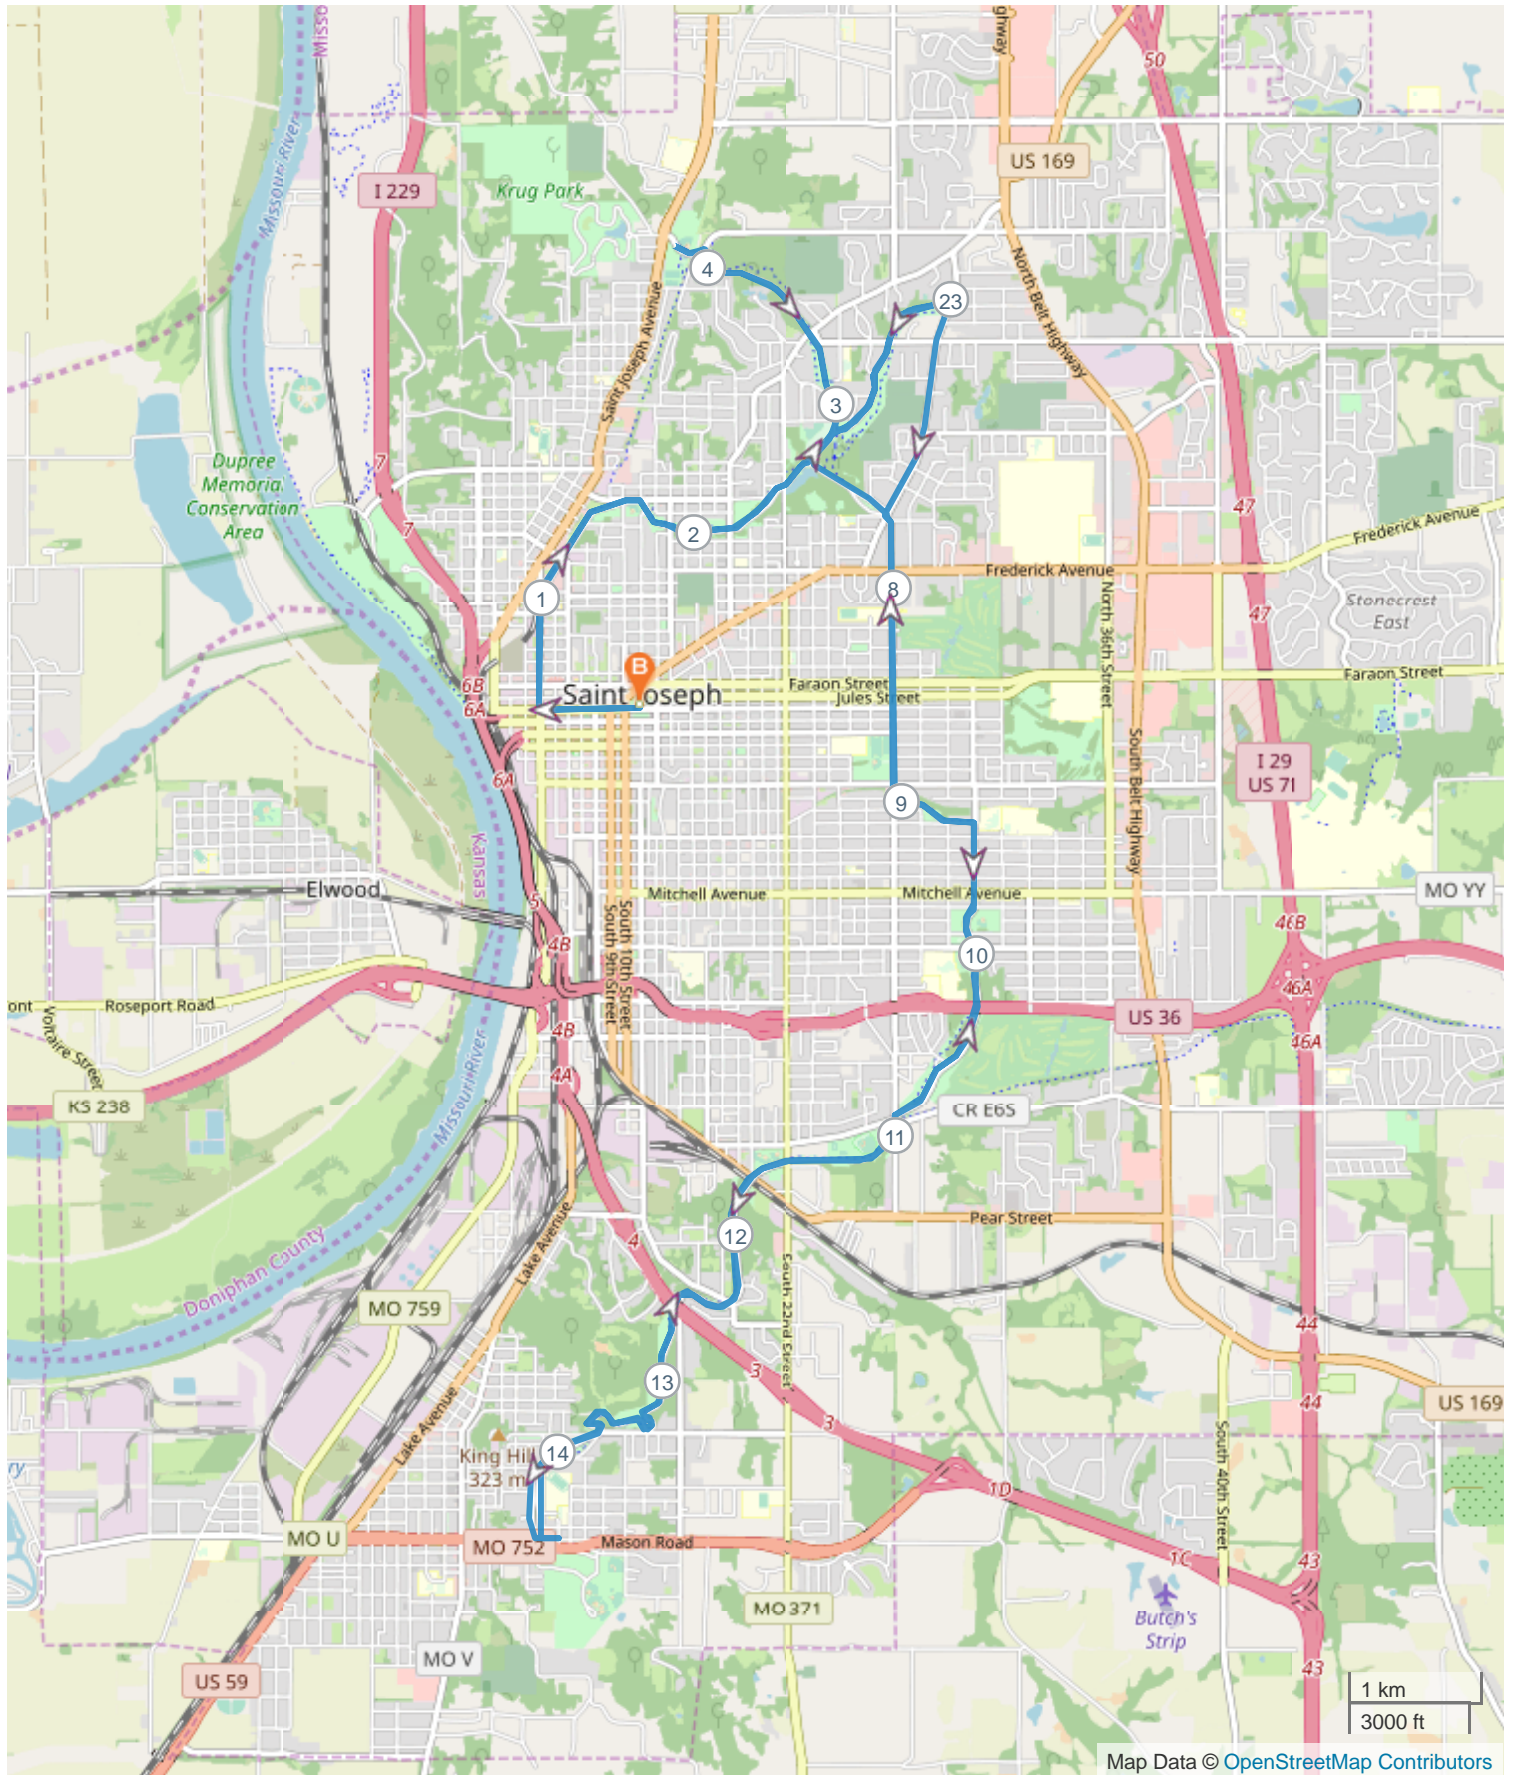

# St. Joseph Marathon 2024 Updated

## ROUTE INFORMATION

ROUTE LENGTH	26.792 miles
ASCENT	1666 ft
DESCENT	1669 ft
HILLS	⬆️ 41.1%   ⬇️ 40.1%   ➡️ 18.8%
TERRAIN	Road 🏃
START	<b>LAT:</b> 39.767450, <b>LNG:</b> -94.846680

## ROUTE DIRECTIONS

No	Miles	Turn	Directions
1	0.343	➔	Turn right onto Francis Street
2	0.472	➔	Turn right onto North 4th Street
3	1.001	↗	Keep right onto Maple Leaf Parkway
4	1.206	←	Turn left onto Middleton Street
5	1.207		Make a U-turn onto Middleton Street
6	1.207	➔	Turn right onto Maple Leaf Parkway
7	14.564	↓	Make a U-turn onto Mason Road
8	14.646	←	Turn left onto South 4th Street
9	25.566	↓	Make a U-turn onto Maple Leaf Parkway
10	25.793	↖	Turn slight left onto North 4th Street
11	26.321	←	Turn left onto Francis Street
12	26.792		FINISH