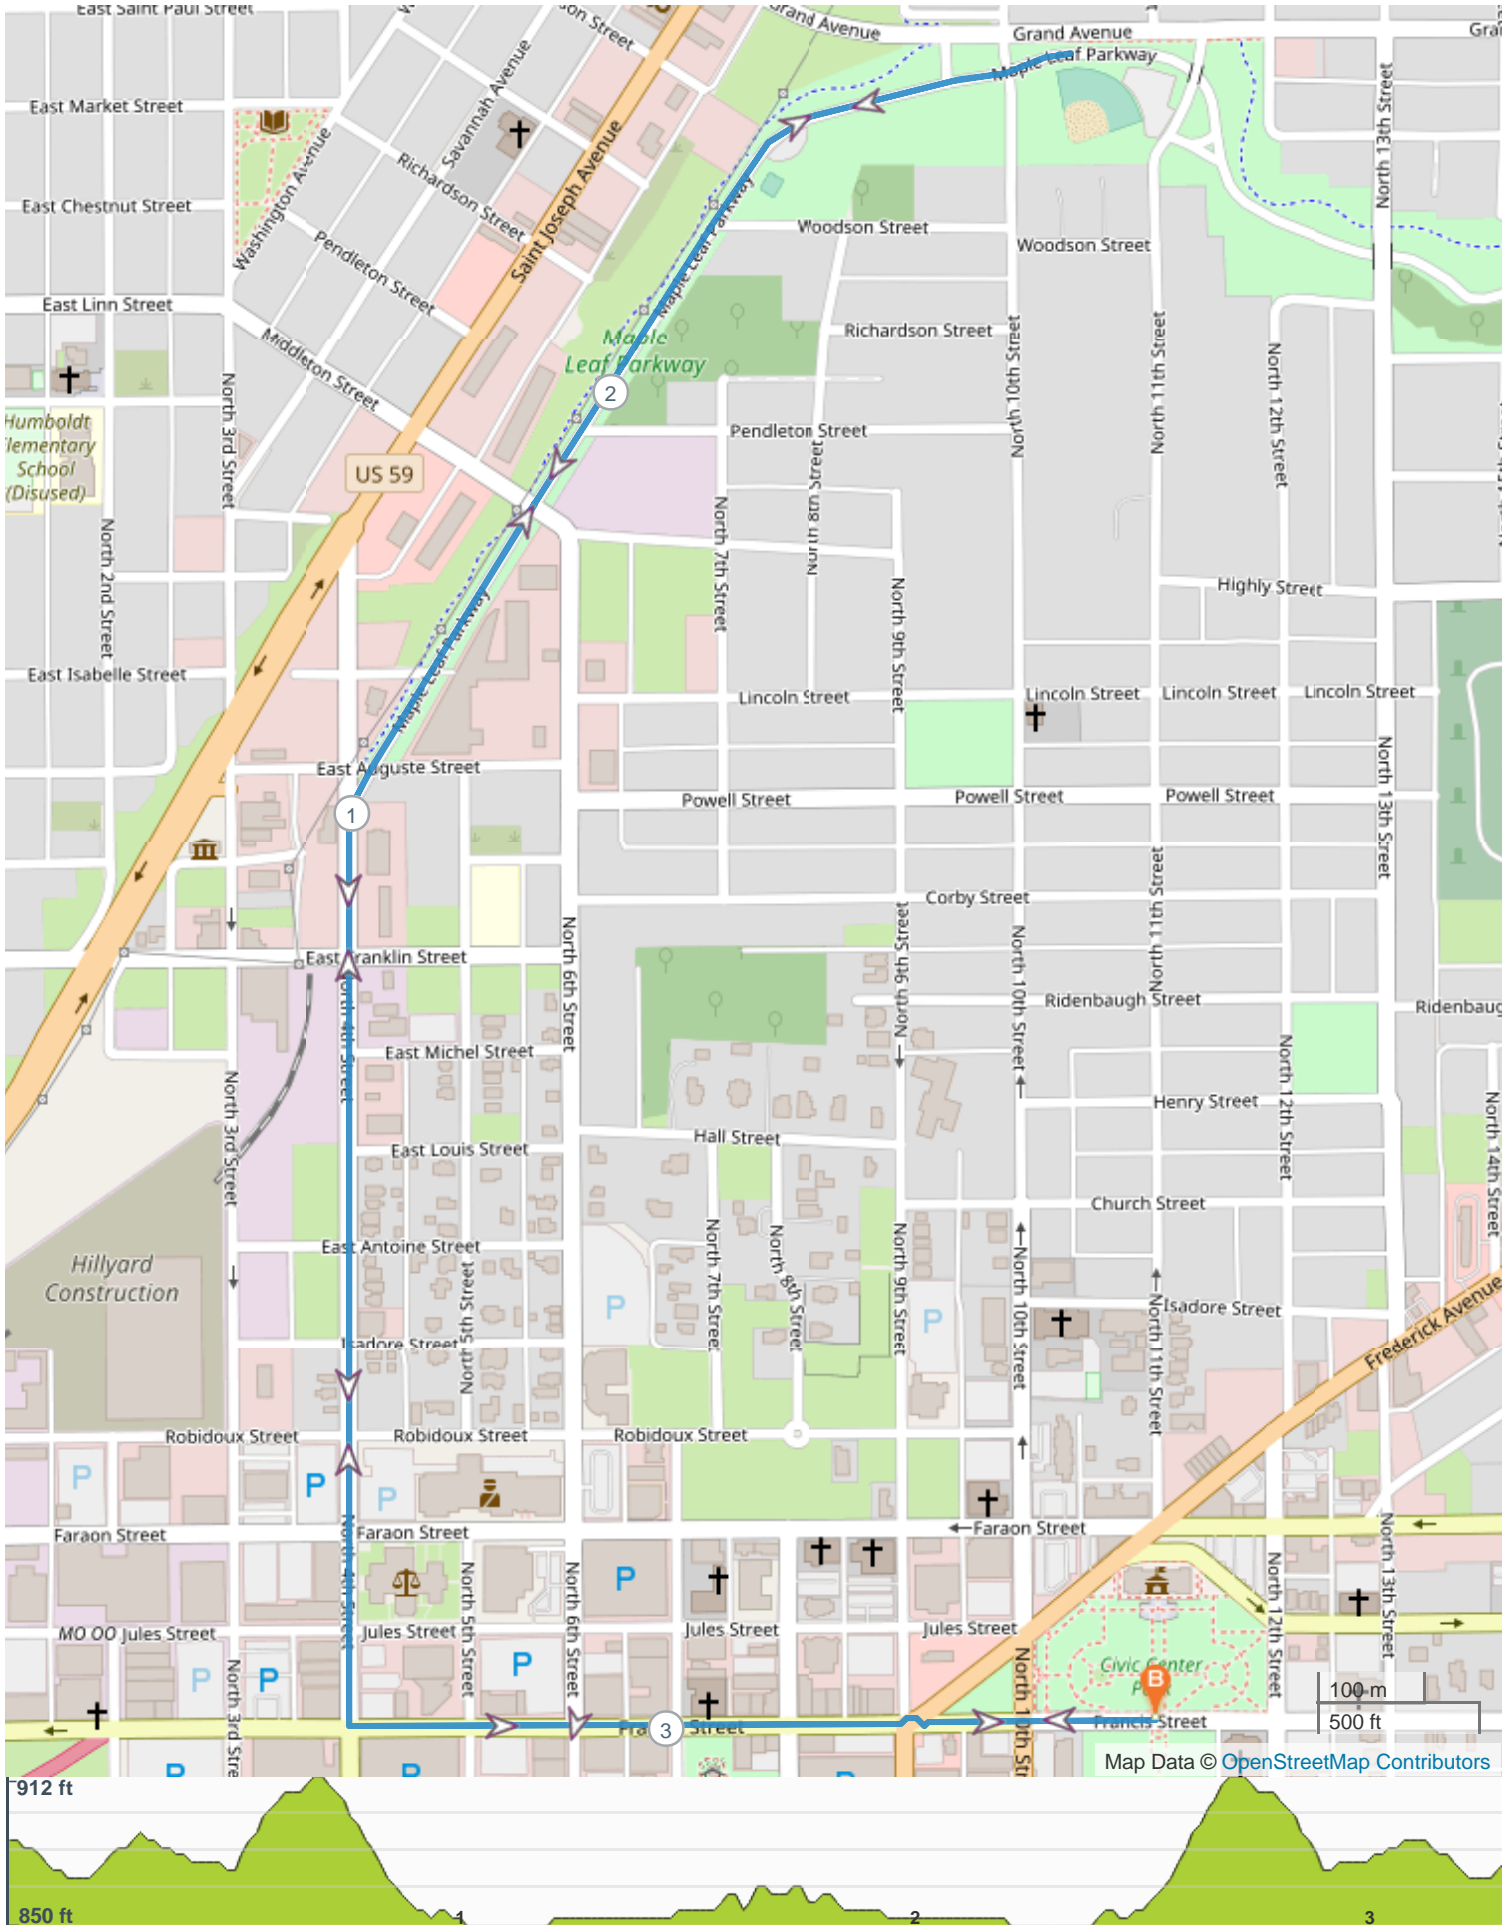

# St. Joseph, Missouri 5k Updated 2024

## ROUTE DIRECTIONS

No	Miles	Turn	Directions
1	0.342	➔	Turn right onto Francis Street
2	0.471	➔	Turn right onto North 4th Street
3	1.000	↗	Keep right onto Maple Leaf Parkway
4	1.645	↩	Make a U-turn onto Maple Leaf Parkway
5	2.083	↩	Make a U-turn onto Maple Leaf Parkway
6	2.290	↖	Turn slight left onto North 4th Street
7	2.819	➔	Turn left onto Francis Street
8	3.289		FINISH