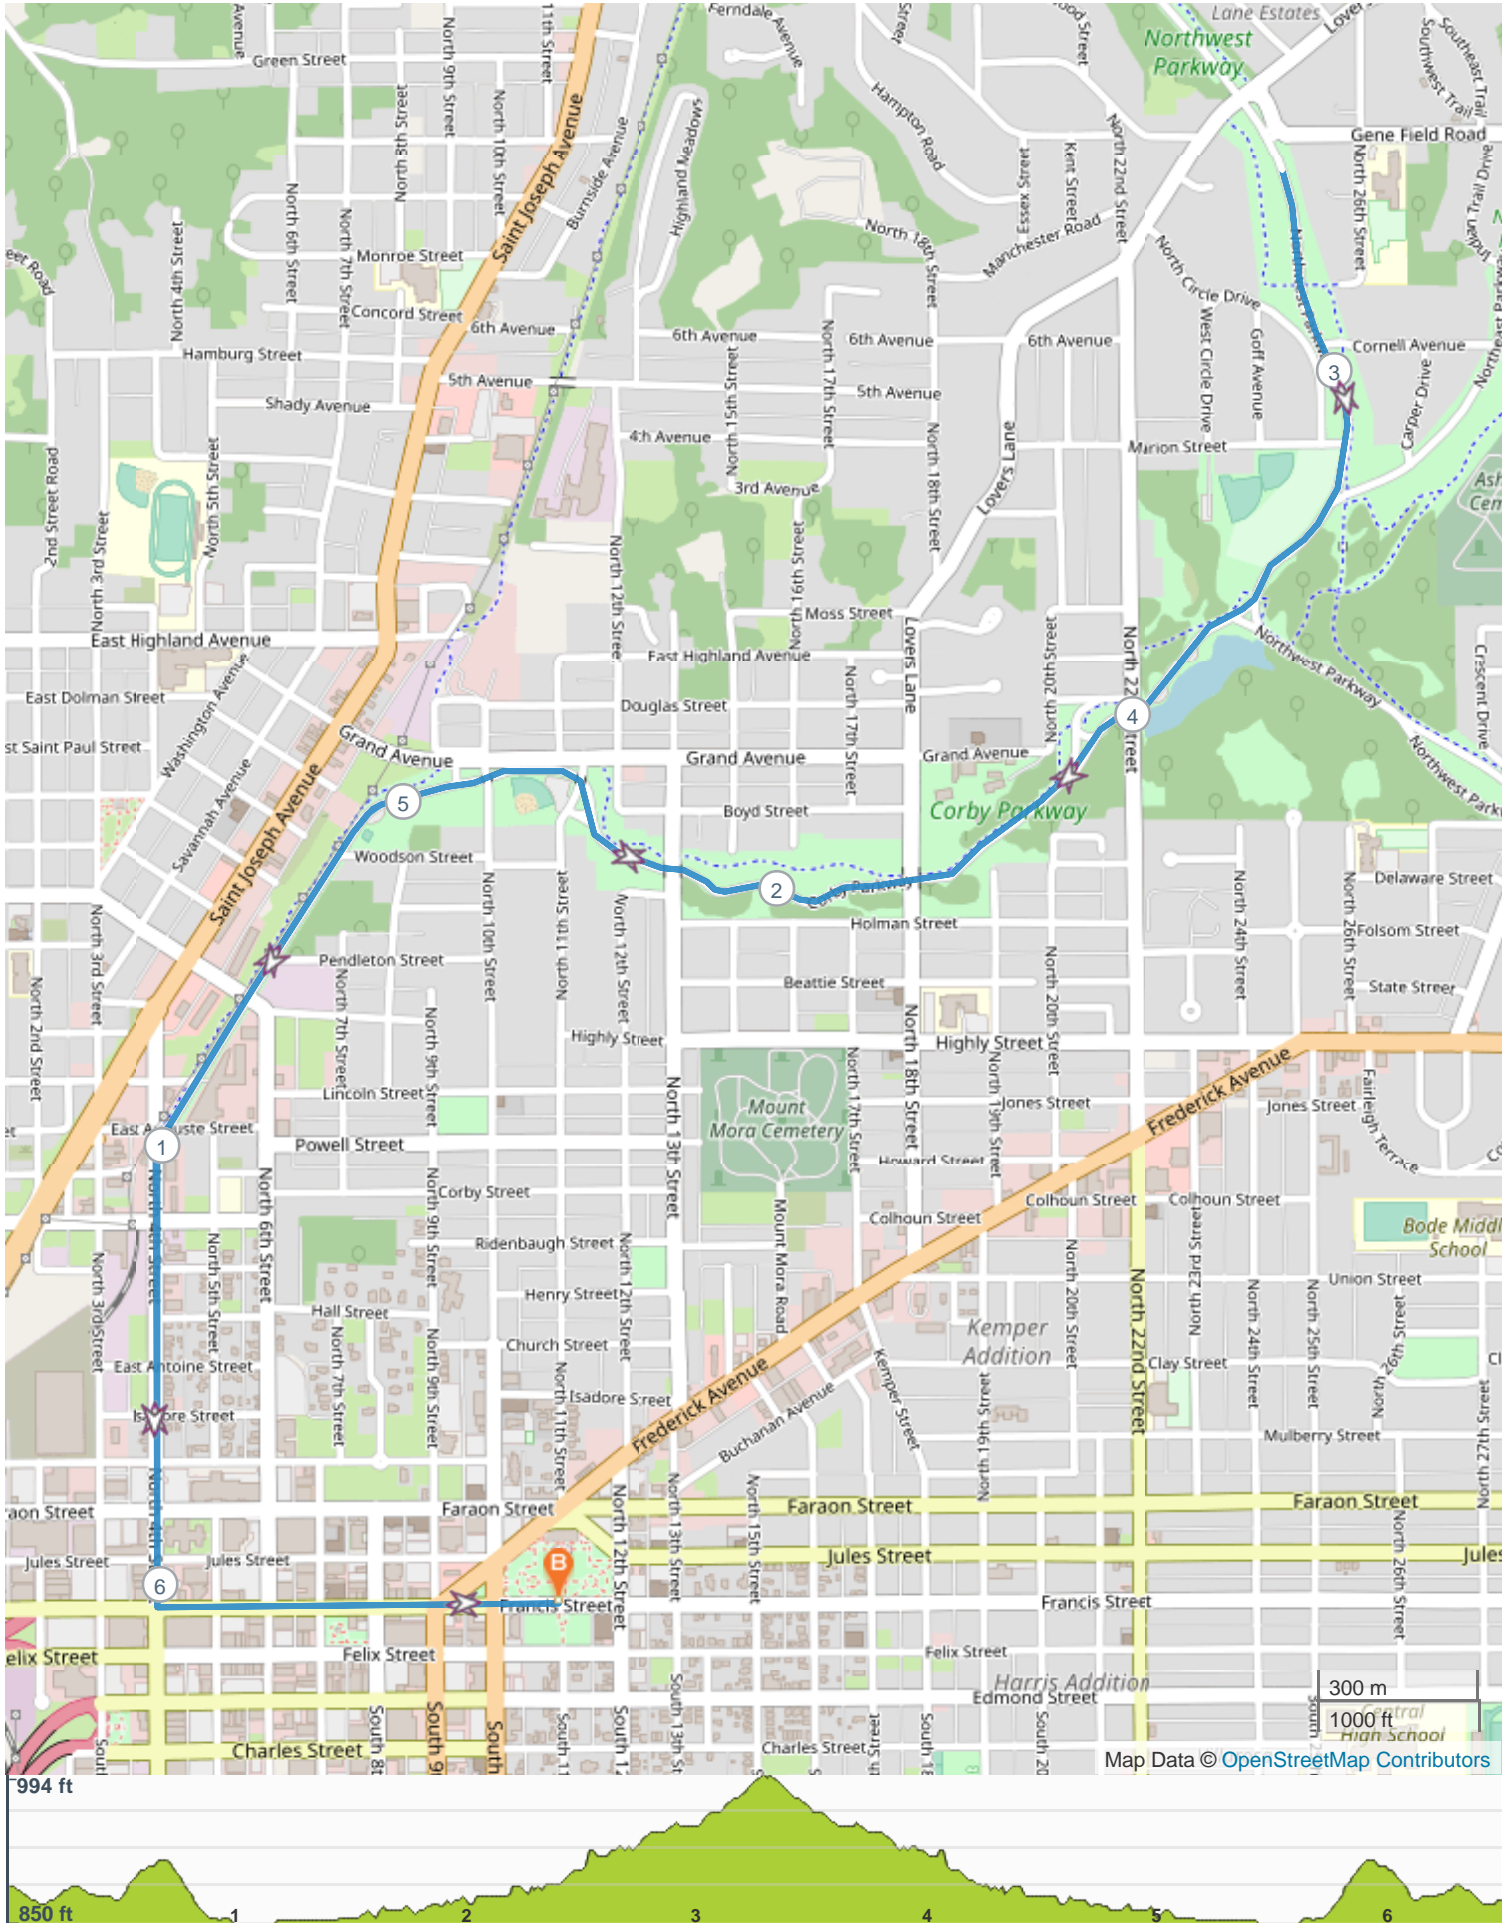

St. Joseph, Missouri Marathon 10k Route

ROUTE INFORMATION

ROUTE LENGTH	6.492 miles
ASCENT	305 ft
DESCENT	305 ft
HILLS	⬆ 37.9% ⬇ 38.8% ➡ 23.3%
TERRAIN	Road A
START	LAT: 39.767452, LNG: -94.846744

NOTES

St. Joseph, Missouri Marathon 10k Route

ROUTE DIRECTIONS

No	Miles	Turn	Directions
1	0.463	➔	Turn right onto North 4th Street
2	0.992	↗	Keep right onto Maple Leaf Parkway
3	2.838		Keep left onto Northwest Parkway
4	3.245		Make a U-turn onto Northwest Parkway
5	5.294		Keep right onto Maple Leaf Parkway
6	5.500	↖	Turn slight left onto North 4th Street
7	6.028	➔	Turn left onto Francis Street
8	6.492		FINISH