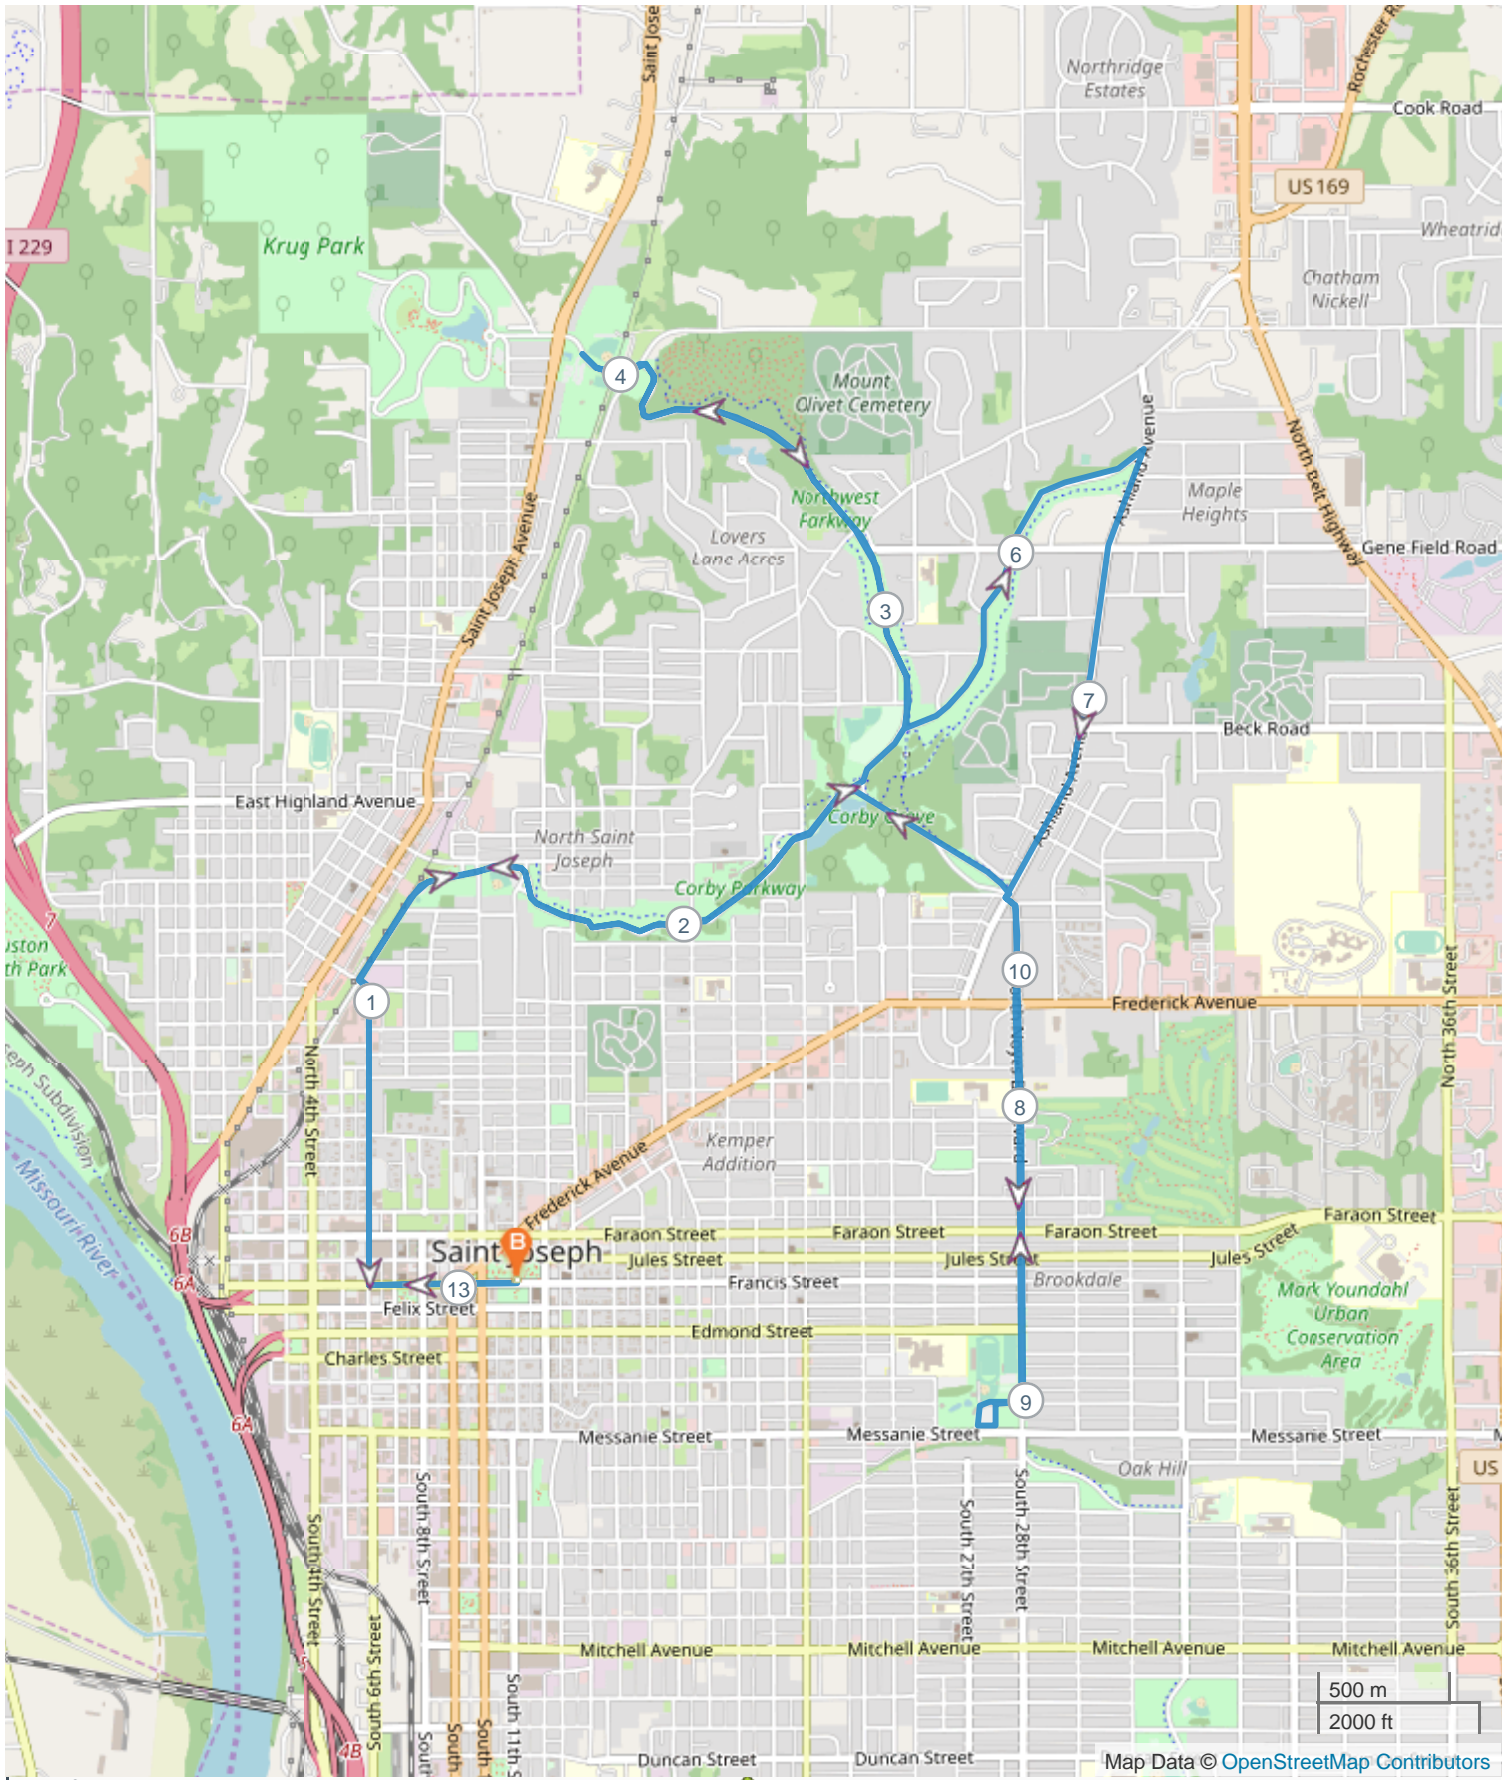

St. Joseph 1/2 Marathon 5.15.23

ROUTE INFORMATION

ROUTE LENGTH 13.144 miles
ASCENT 836 ft
DESCENT 836 ft
HILLS **↑** 41.7% | **↓** 40.4% | **→** 17.9%
TERRAIN Road **A**
START **LAT:** 39.767450, **LNG:** -94.846680

NOTES

St. Joseph 1/2 Marathon 5.15.23

ROUTE DIRECTIONS

No	Miles	Turn	Directions
1	13.144		FINISH