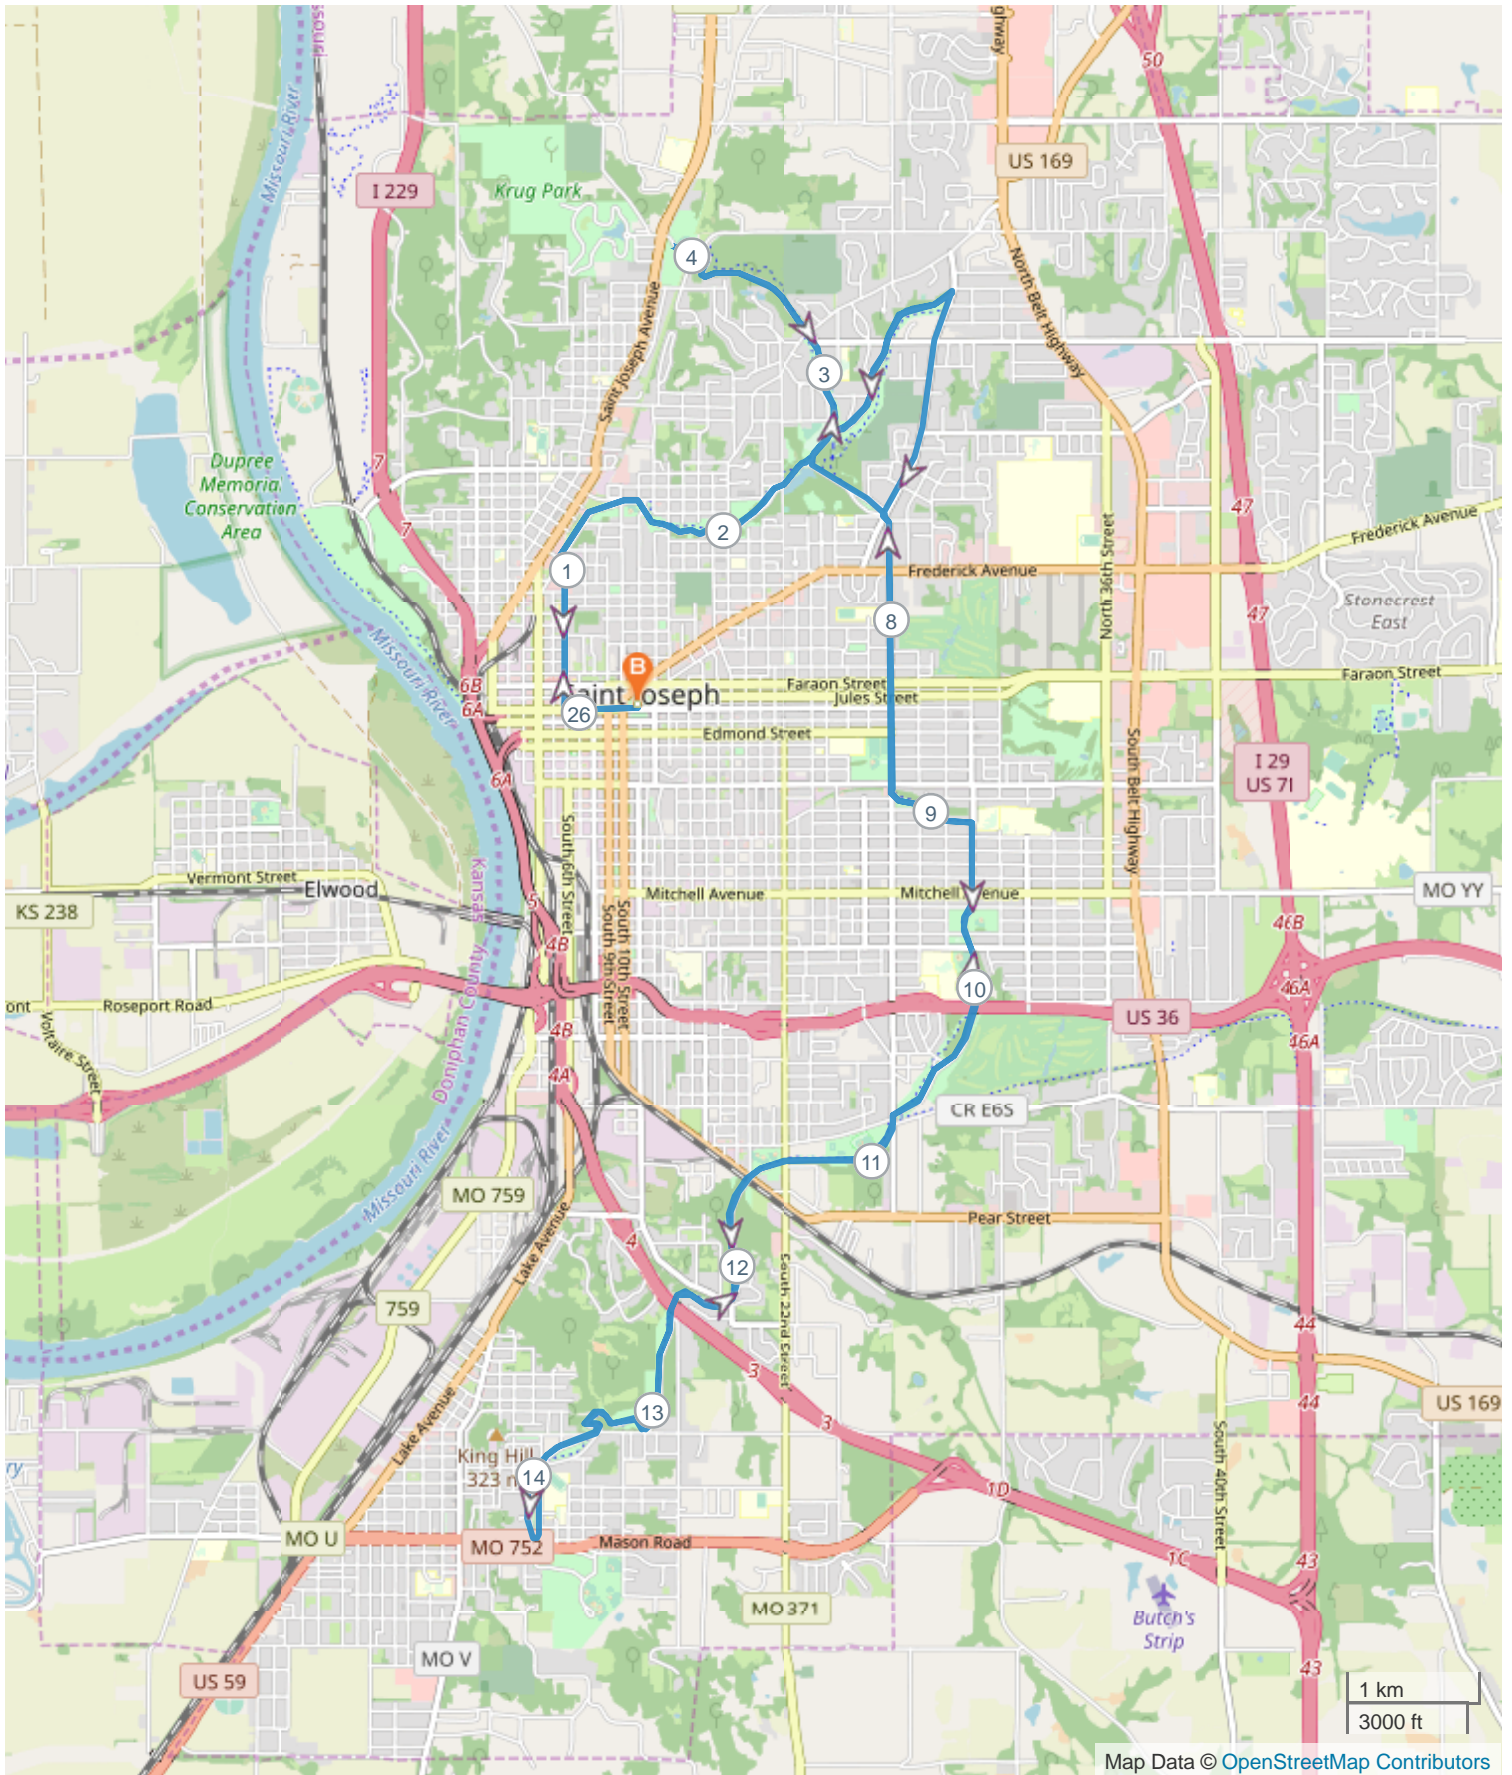

# St. Joseph Marathon 5.15.23

## ROUTE INFORMATION

ROUTE LENGTH	26.288 miles
ASCENT	1765 ft
DESCENT	1768 ft
HILLS	⬆️ 43.2%   ⬇️ 42.6%   ➡️ 14.3%
TERRAIN	Road 🏠
START	<b>LAT:</b> 39.767450, <b>LNG:</b> -94.846680

## ROUTE DIRECTIONS

No	Miles	Turn	Directions
1	26.288		FINISH