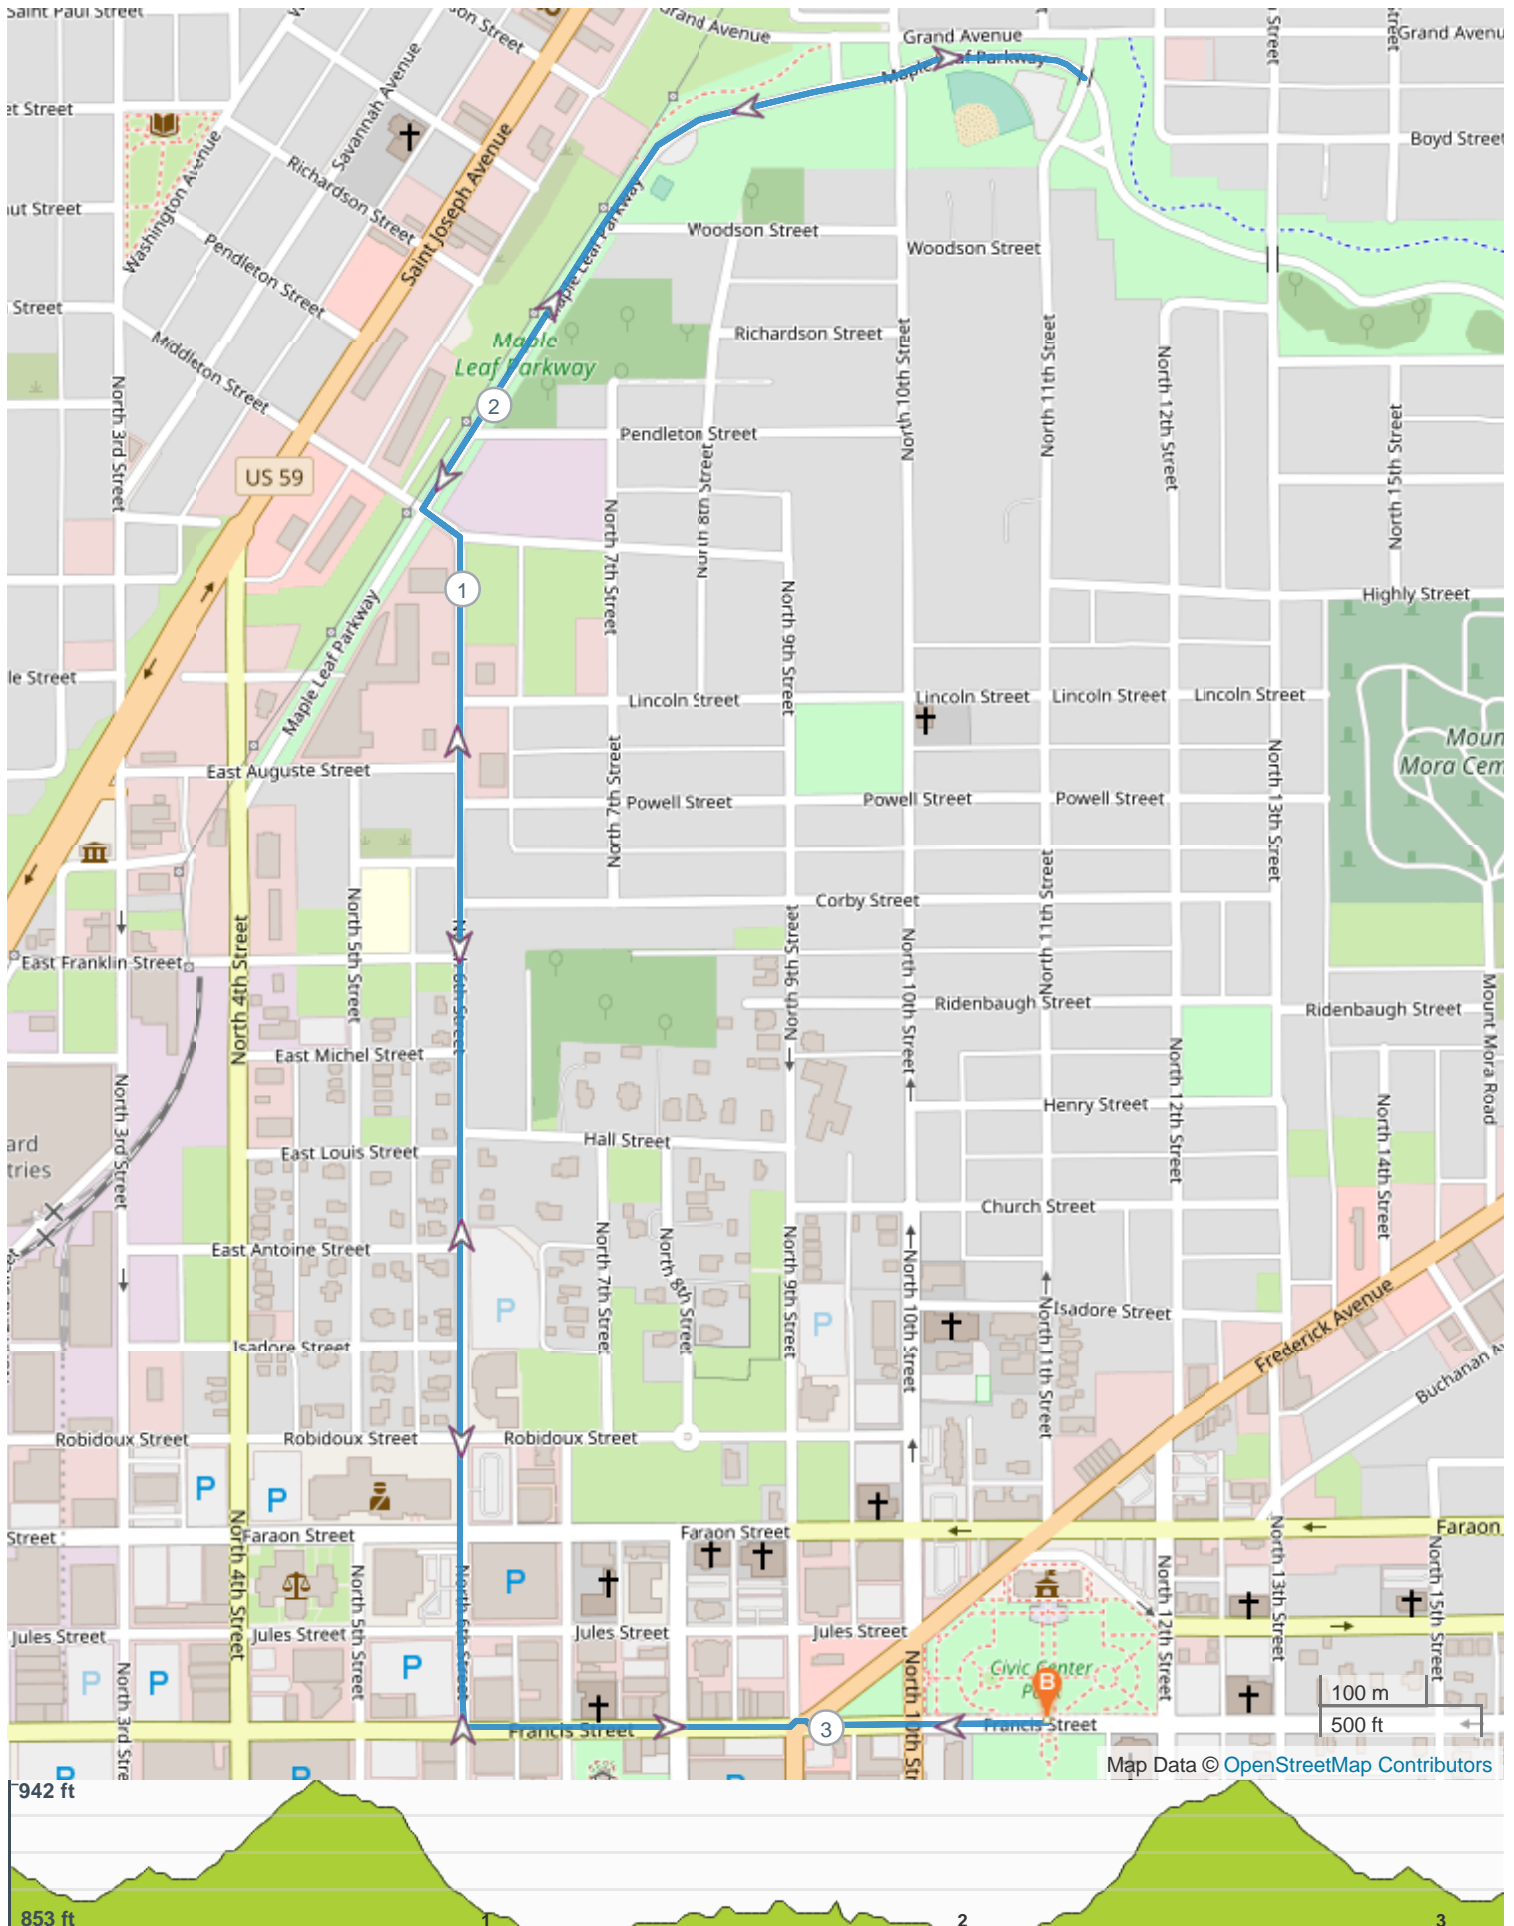

St. Joseph 5K 5.15.23

ROUTE INFORMATION

ROUTE LENGTH 3.129 miles

ASCENT 209 ft

DESCENT 216 ft

HILLS **↑** 41.8% | **↓** 43.6% | **→** 14.6%

TERRAIN Road **A**

START **LAT:** 39.767450, **LNG:** -94.846680

NOTES

St. Joseph 5K 5.15.23

ROUTE DIRECTIONS

No	Miles	Turn	Directions
1	3.129		FINISH