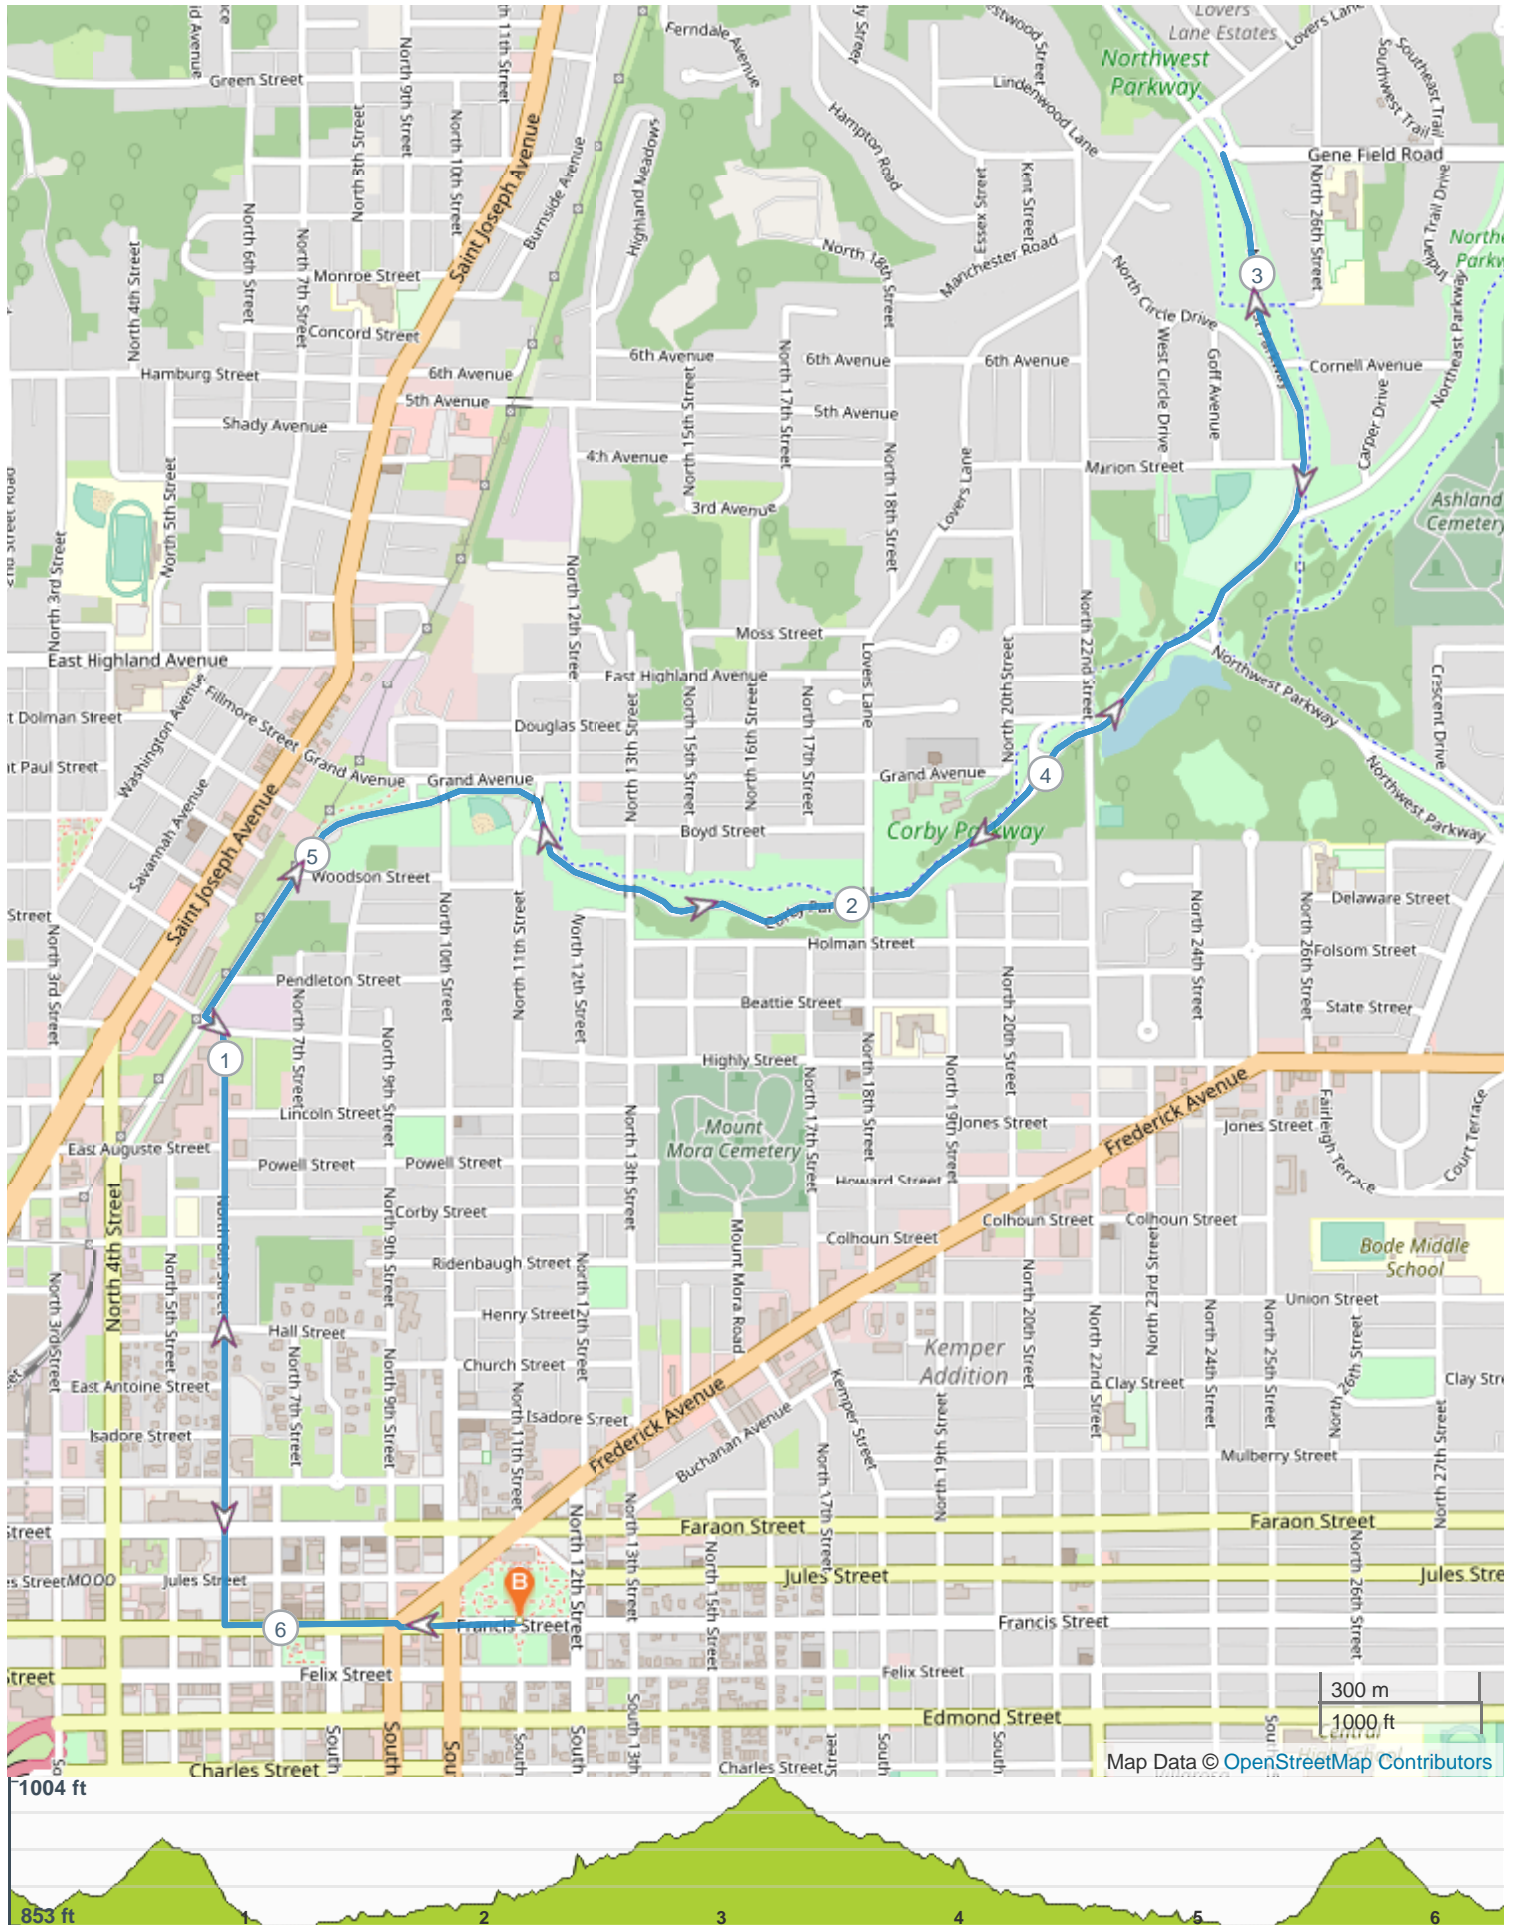

St. Joseph 10K 5.15.23

ROUTE INFORMATION

ROUTE LENGTH	6.282 miles
ASCENT	380 ft
DESCENT	383 ft
HILLS	⬆ 42.0% ⬇ 43.8% ➡ 14.3%
TERRAIN	Road A
START	LAT: 39.767450, LNG: -94.846660

NOTES

St. Joseph 10K 5.15.23

ROUTE DIRECTIONS

No	Miles	Turn	Directions
1	6.282		FINISH