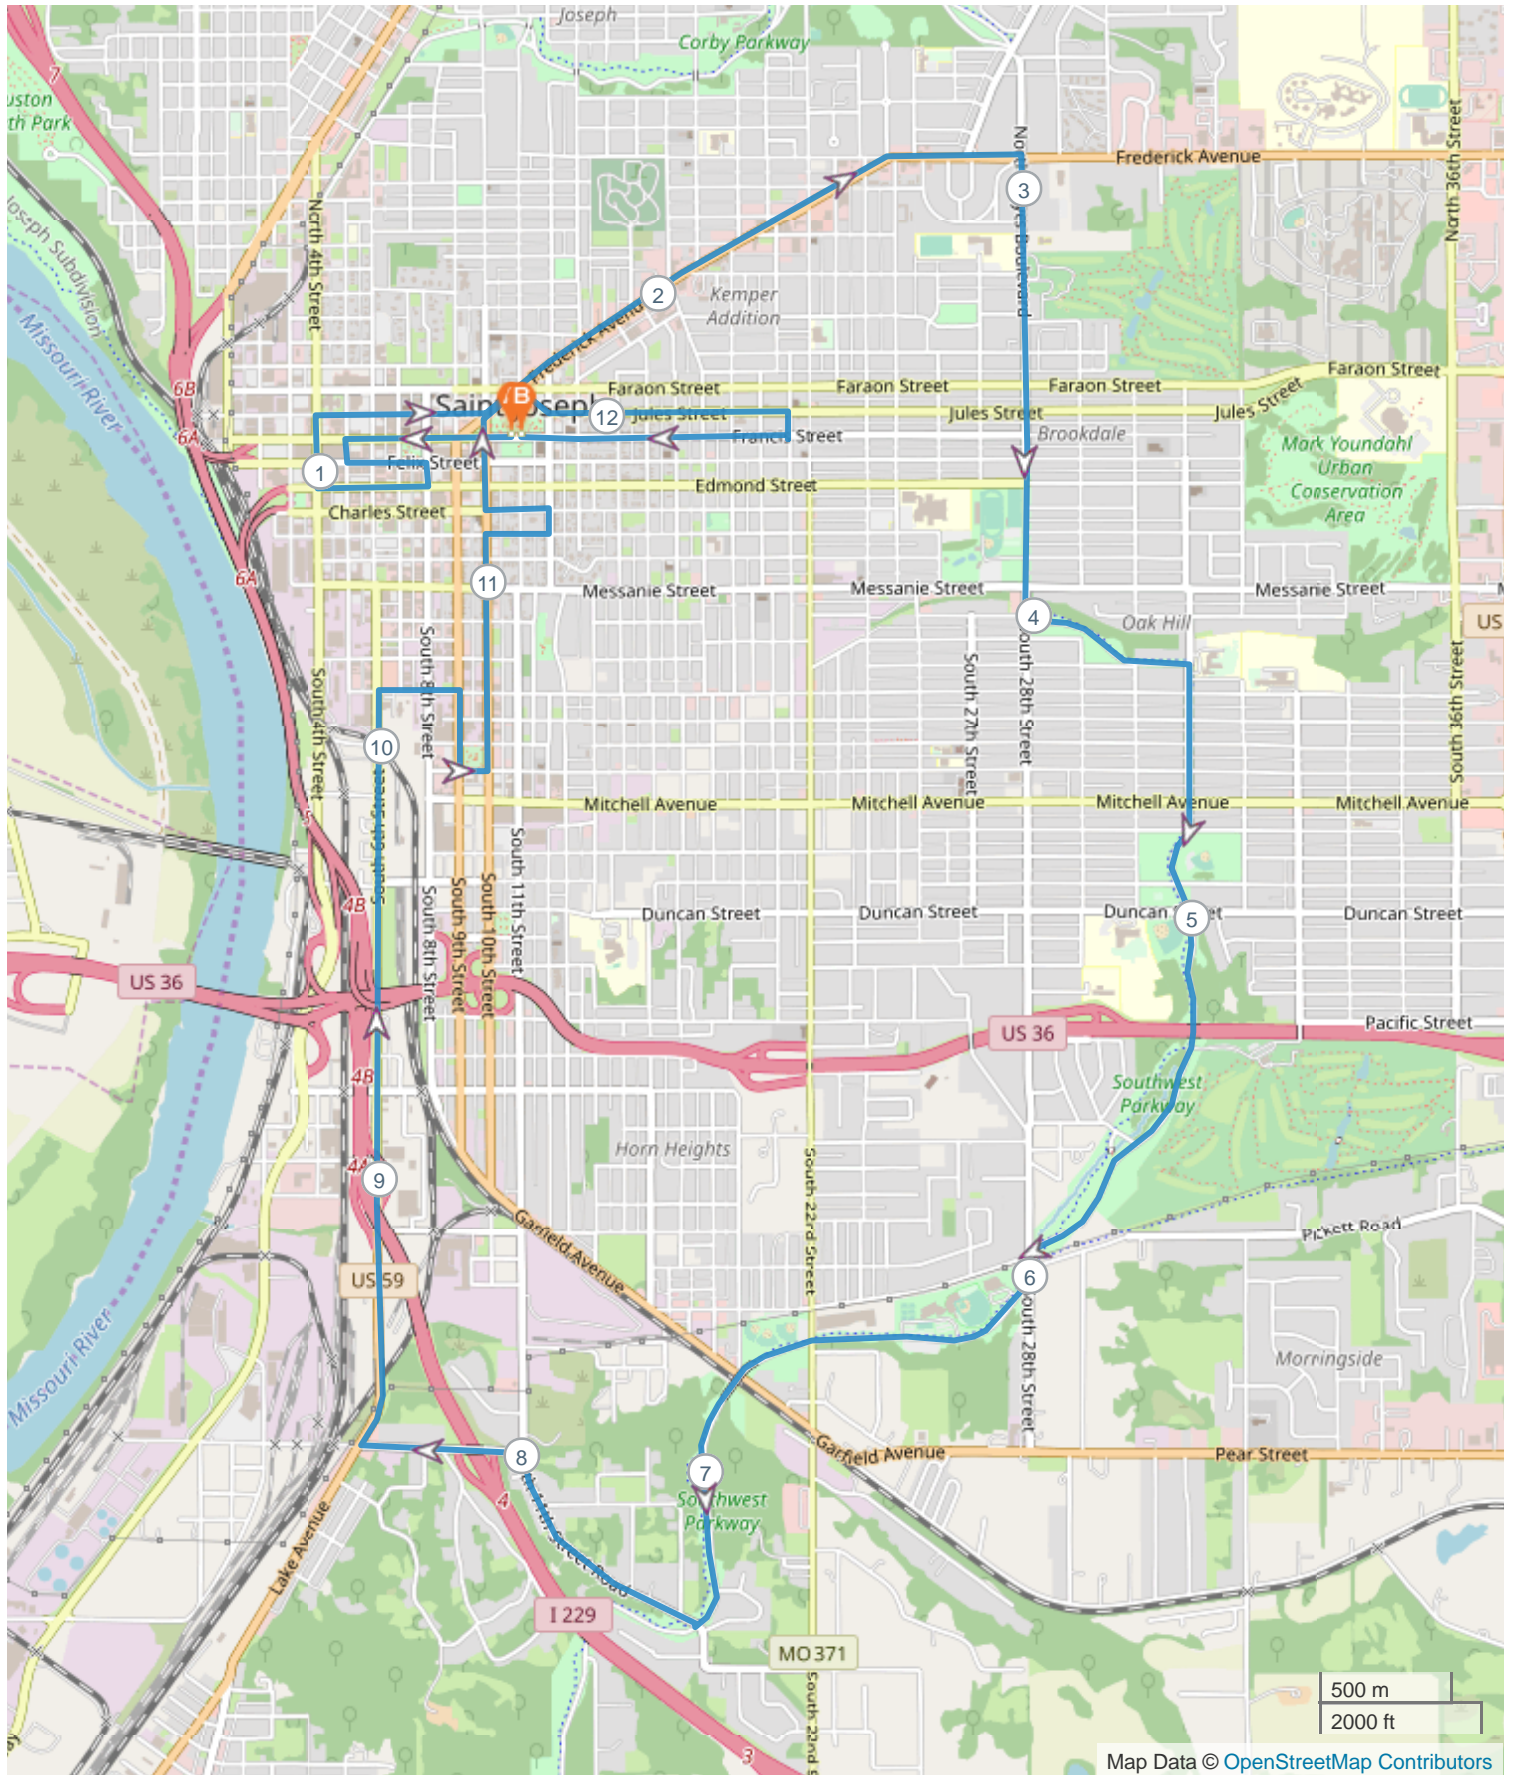

St Joseph Marathon 1/2 Marathon

ROUTE INFORMATION

ROUTE LENGTH 13.105 miles

ASCENT 820 ft

DESCENT 816 ft

HILLS **↑** 37.2% | **↓** 39.3% | **→** 23.5%

TERRAIN Road **A**

START **LAT: 39.767450, LNG: -94.847040**

NOTES

St Joseph Marathon 1/2 Marathon

ROUTE DIRECTIONS

No	Miles	Turn	Directions
1	13.105		FINISH