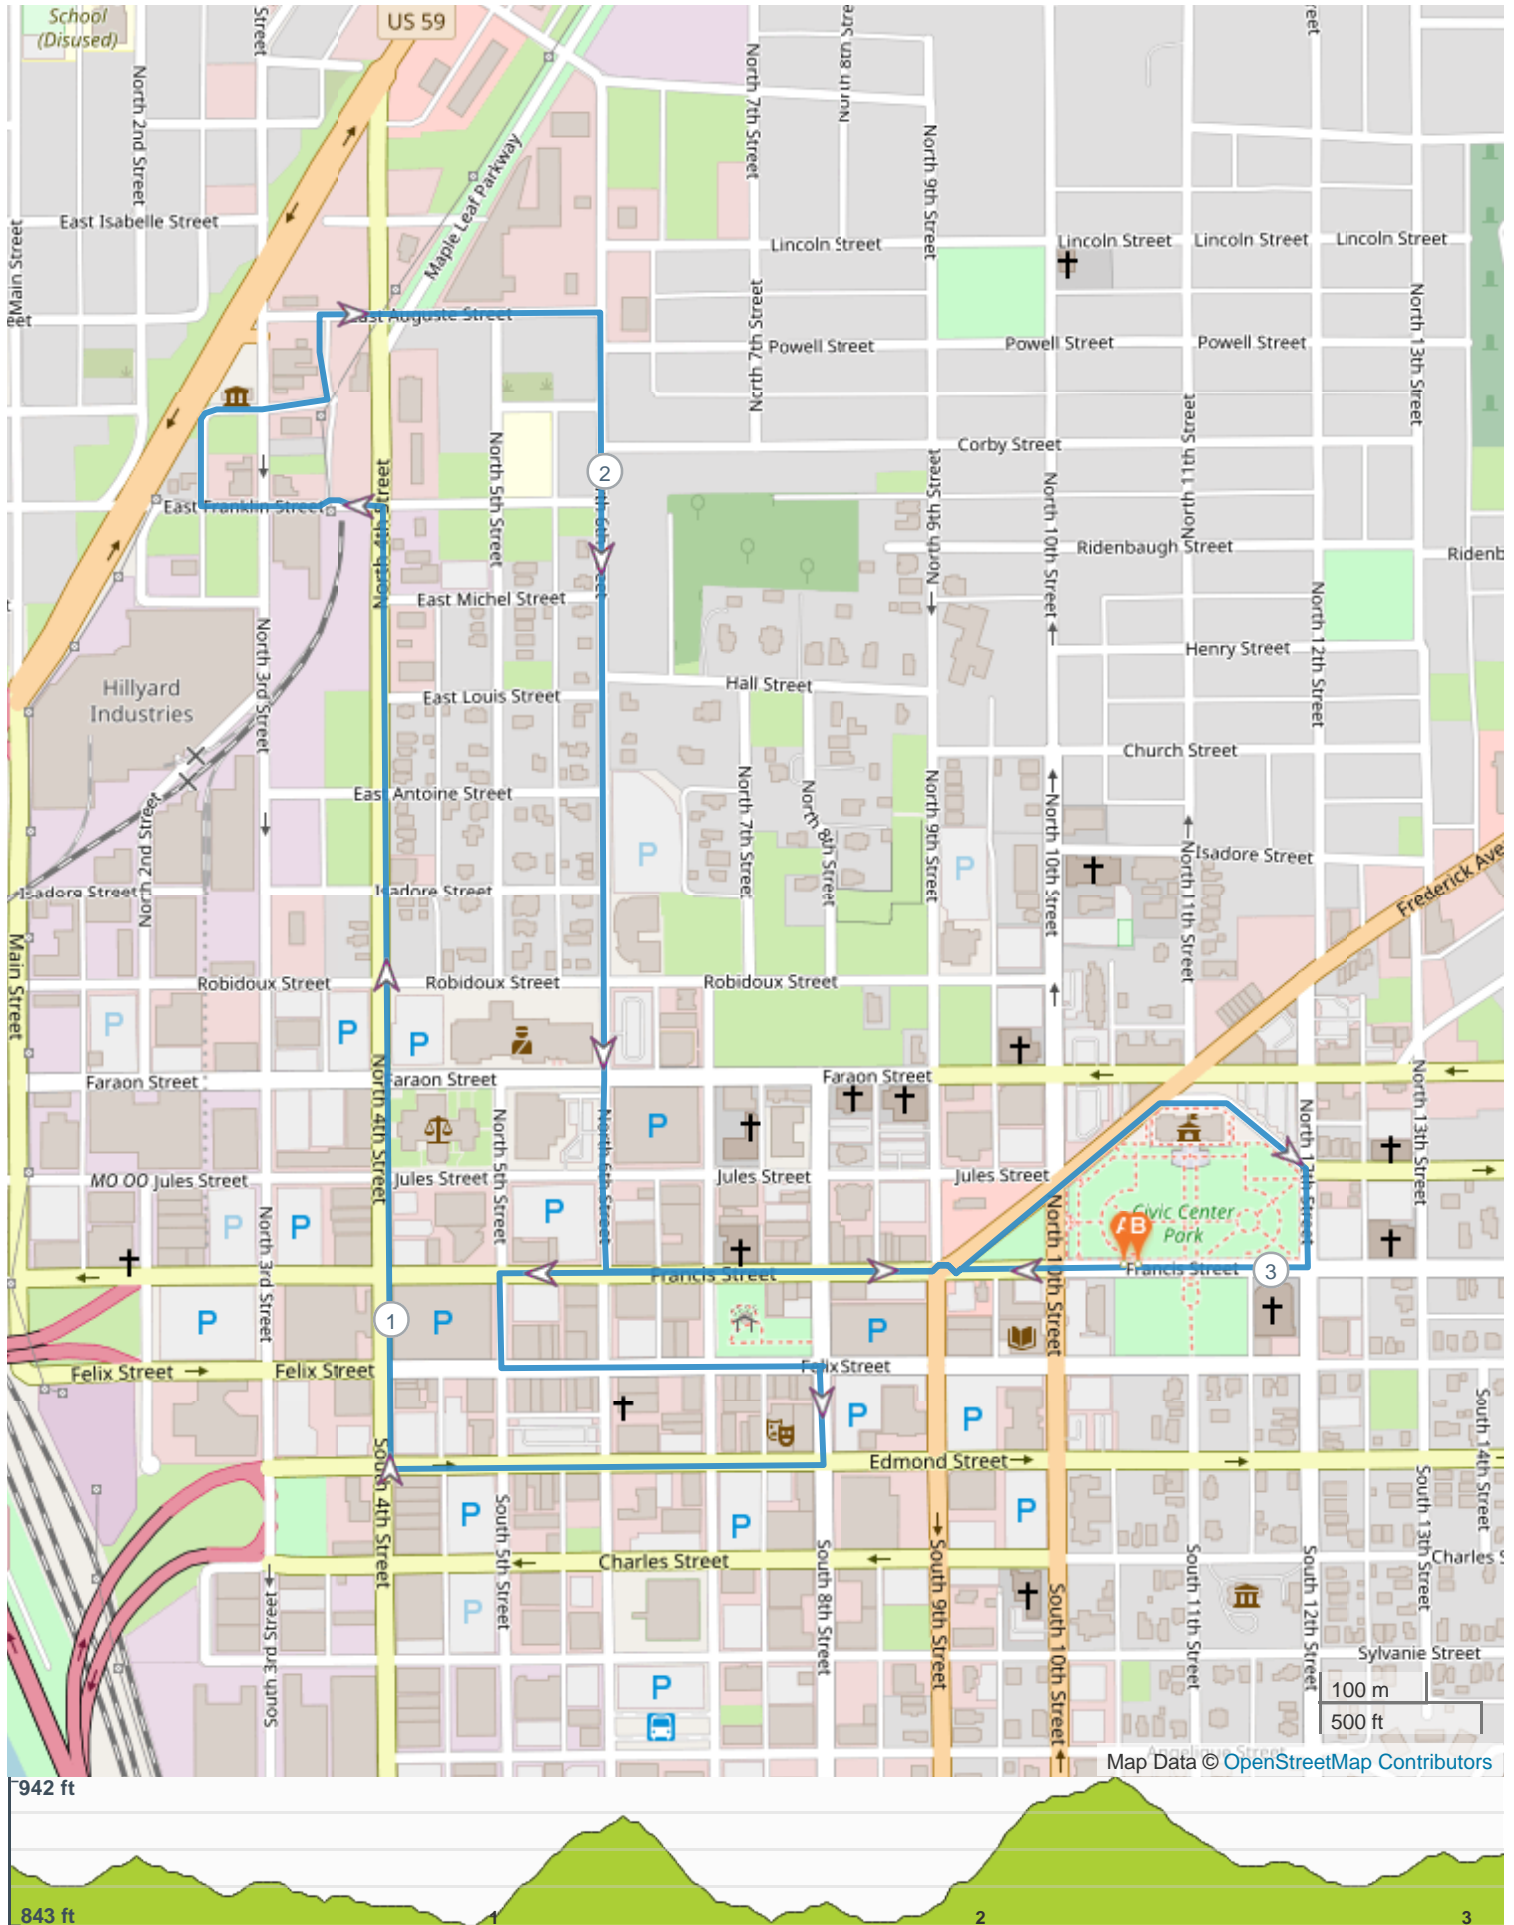

St Joseph Marathon 5K 2.1

ROUTE INFORMATION

ROUTE LENGTH	3.075 miles
ASCENT	229 ft
DESCENT	223 ft
HILLS	↑ 46.3% ↓ 50.0% → 3.7%
TERRAIN	Road A
START	LAT: 39.767450, LNG: -94.847400

NOTES

St Joseph Marathon 5K 2.1

ROUTE DIRECTIONS

No	Miles	Turn	Directions
1	3.075		FINISH