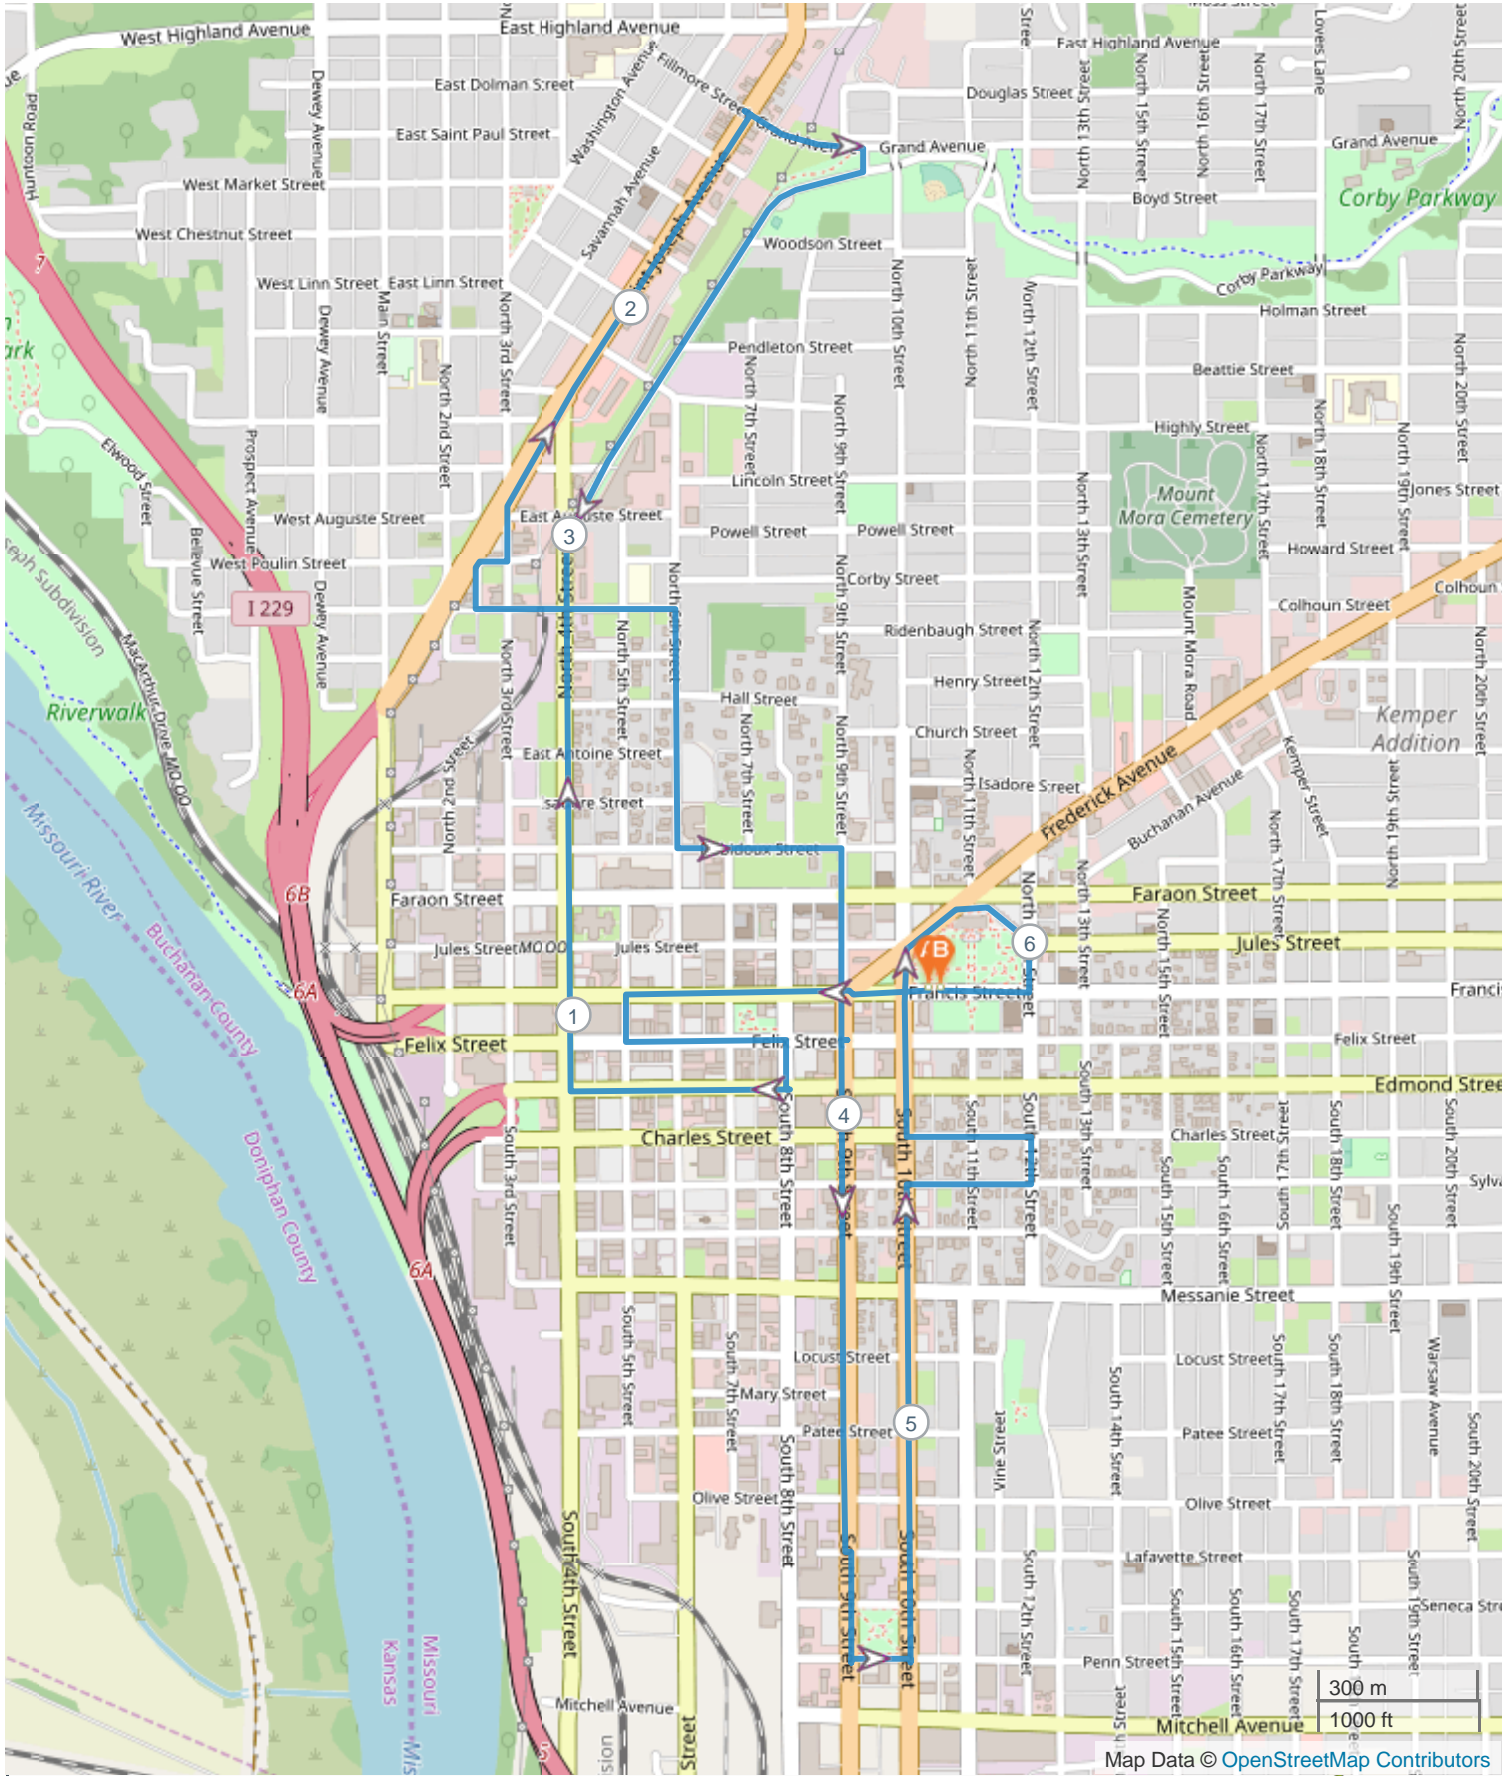

# St Joseph Marathon 10K

## ROUTE INFORMATION

ROUTE LENGTH	6.168 miles
ASCENT	419 ft
DESCENT	416 ft
HILLS	⬆️ 40.9%   ⬇️ 42.7%   ➡️ 16.4%
TERRAIN	Road 🏠
START	<b>LAT:</b> 39.767440, <b>LNG:</b> -94.847570

# St Joseph Marathon 10K

974 ft

827 ft

## ROUTE DIRECTIONS

No	Miles	Turn	Directions
1	6.168		FINISH